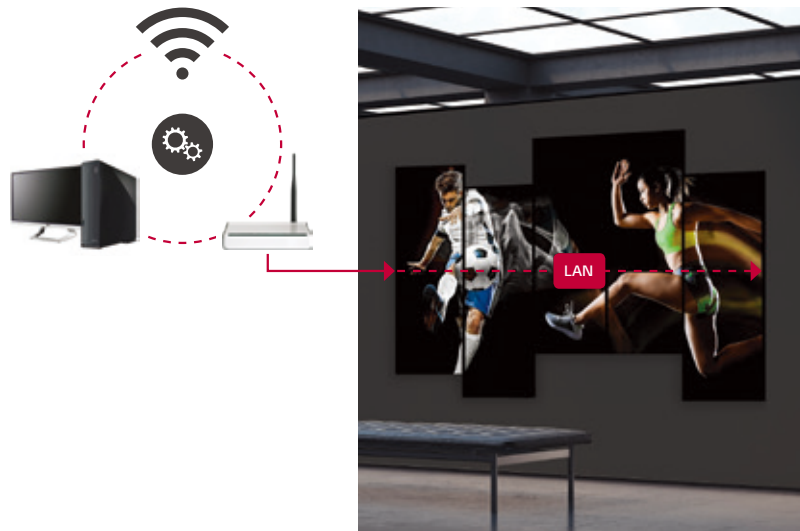

LAN Daisy Chain Management

By using this daisy-chained network feature, you can execute commands such as controlling, monitoring and even updating firmware.