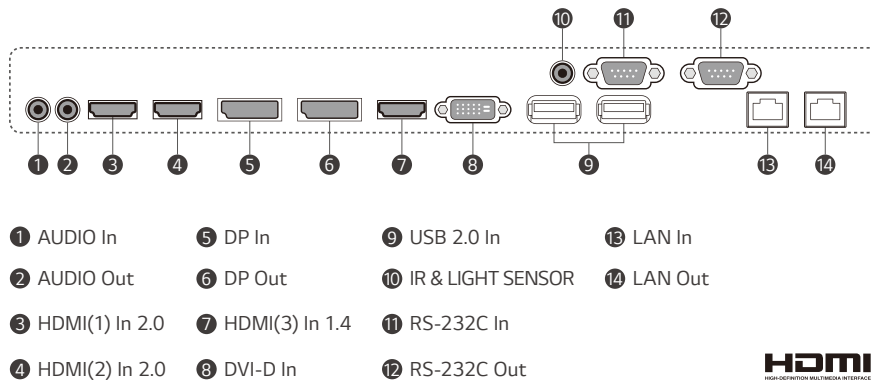

Connectivity

* Dimensions & Jack Panels (Read/Side) may differ from the above image, so please contact LG salesteam to verify before ordering.

Specifications

88BH7F

Panel	Screen Size	88"
	Panel Technology	IPS
	Aspect Ratio	32:9
	Native Resolution	3,840 x 1,080 (UHD)
	Brightness	700 cd/m2 (Typ)
	Contrast Ratio	1,100:1 (Typ)
	Dynamic CR	500,000:1 (Typ)
	Viewing Angle (H x V)	178 x 178
	Response Time	8ms (G to G BW, Typ)
	Surface Treatment	AGLR (Haze 3%)
Lifetime	50,000 Hrs (Typ.)	
Operation Hours	24Hrs / 7Days	
Orientation	Landscape & Portrait	
Connectivity	Input	HDMI (3), DP, DVI-D, Audio, USB 2.0 (2)
	Output	DP, Audio
	External Control	RS232C In/Out, RJ45 In/Out, IR In
Physical Specification	Bezel Color	Black
	Bezel Width	4.4 mm (L/R), 5.9 mm (T/B)
	Monitor Dimension (W x H x D)	2,158.3 x 611.2 x 84.8 mm
	Weight (Head)	33.9 kg
	Carton Dimensions (W x H x D)	2,274 x 717 x 212 mm
	Packed Weight	51.7 kg (Pallet included)
	Handle	Yes
VESA™ Standard Mount Interface	600 x 400 mm	
Special Features	Internal Memory 8GB(System 4GB, Available 4GB), Built-in Wi-Fi, Temperature Sensor, Auto Brightness Sensor, USB Auto Playback, Local Contents Scheduling, Group Manager, Failover, Image Customization (Booting Logo, No Signal), Content Sync.(RS-232C/Local Network), PBP(4), Play via URL, OSD/Content Rotation, Tile Mode Setting (Max. 15x15), Setting Data Cloning (RS-232C/Network/USB), Crestron Connected®1), Control Manager, Smart Energy Saving, DPM, PM Mode, Wake on LAN, HDMI-CEC™2), webRTC, SI Server Setting	
Environment Conditions	Operation Temperature Range	0 °C to 40 °C
	Operation Humidity Range	10 % to 80 %
Power	Power Supply	100-240V-, 50/60Hz
	Power Type	Built-In Power
	Power Consumption Typ. / Max. Smart Energy Saving	450 W / 530 W 210 W
Standard (Certification)	Safety	IEC 60950-1 / EN 60950-1 / UL 60950-1
	EMC	FCC Class "A" / CE / KC
	ErP / Energy Star	Yes / N/A
Media Players Compatibility	OPS Type Compatible	Yes
	External Media Player Attatchable	No
Software Compatibility	Content Management Software	SuperSign CMS
	Control and Monitoring Software	SuperSign Control/ Control+
	Signage365Care	Yes
Accessories	Basic	Remote Controller, Power Cord, DP (2.6M), RS-232C Cable (3M)
	Optional	KT-OPSA(OPS Kit)

1) Network based control 2) Compatibility may differ by equipment

www.lg.com/b2b
www.youtube.com/c/LGECCommercialDisplay
www.facebook.com/LGInformationDisplay
www.linkedin.com/company/LGInformationDisplay

LG may make changes to specifications and product descriptions without notice.
Copyright © 2019 LG Electronics Inc. All rights reserved. "LG Life's Good" is a registered trademark of LG Corp.
The names of products and brands mentioned here may be the trademarks of their respective owners.