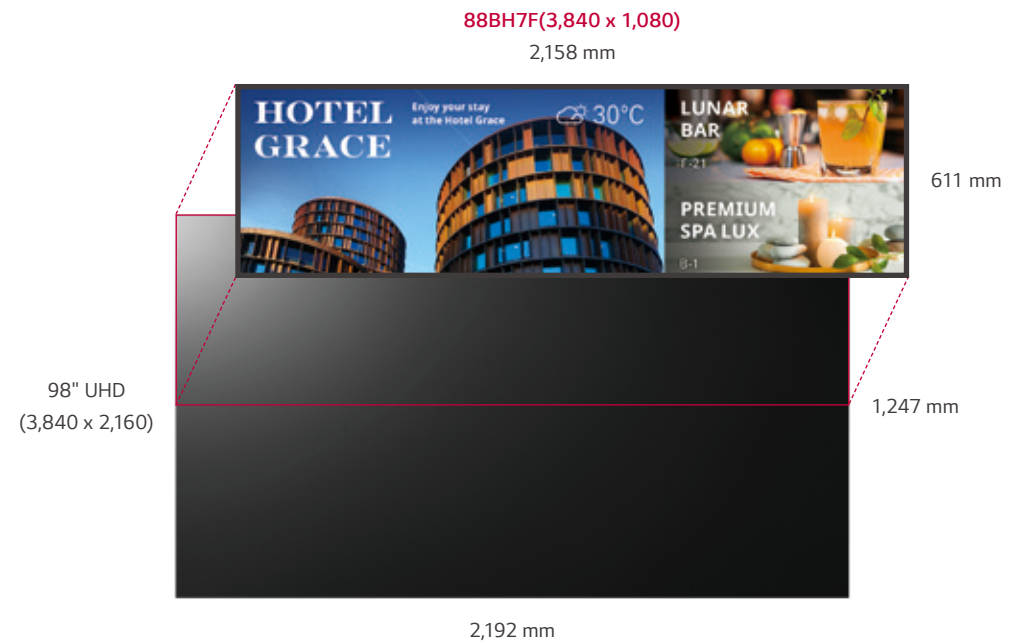

# Ultra Stretch Signage, 32:9 Space-Fitting Wide Screen

The 88BH7F is the most suitable display for delivering new forms of advertising and multiplexed information in a 32:9 widescreen format that brings you a new experience, captivating customers' attention.

32:9 Wide Screen

High Picture Quality

Effective Content Delivery

Efficient Operation

\* All images are for illustrative purposes only.

### 32:9 Extended Wide Format

It is a unique wide screen with 32:9 bar type which provides much more flexibility in playing content than the conventional display of 16:9 ratio.

### Ultra HD Resolution (3,840 x 1,080)

Ultra HD resolution delivers an immersive viewing experience with vivid colors and clear images.