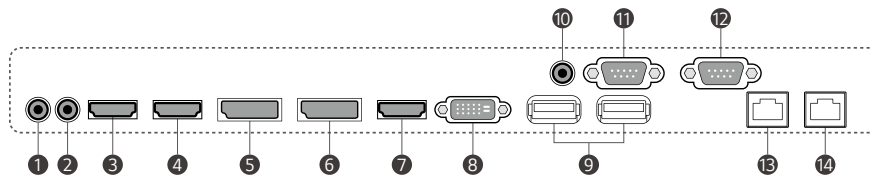

* ConnectedCare is the brand name of LG Signage365Care Service. The availability differs by region.

DIMENSION (unit: mm)

CONNECTIVITY

- ① AUDIO In
- ② AUDIO Out
- ③ HDMI(1) In 2.0
- ④ HDMI(2) In 2.0
- ⑤ DP In
- ⑥ DP Out
- ⑦ HDMI(3) In 1.4
- ⑧ DVI-D In
- ⑨ USB 2.0 In
- ⑩ IR & LIGHT SENSOR
- ⑪ RS-232C In
- ⑫ RS-232C Out
- ⑬ LAN In
- ⑭ LAN Out