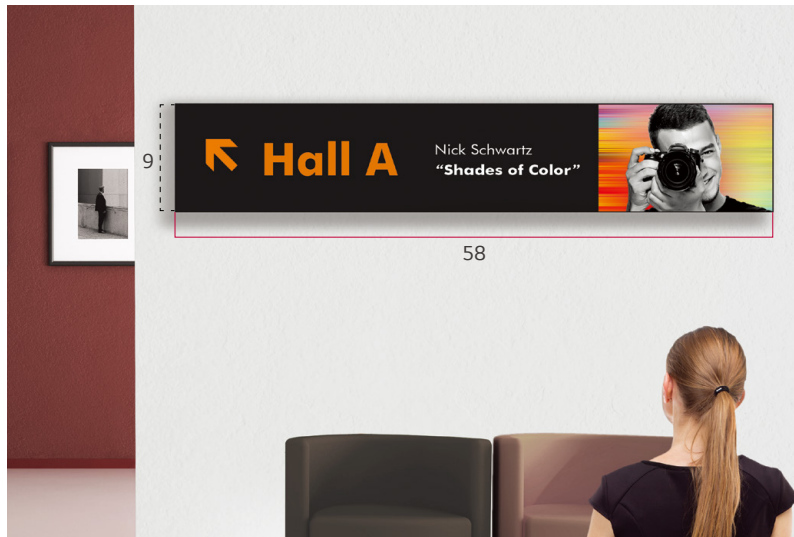

Ultra Stretch Signage | 86BH5F

Ultra Stretch Signage, 58:9 Space-Fitting Wide Screen

The 86BH5F is the most suitable display for delivering new forms of advertising and multiplexed information in a 58:9 widescreen format. It can bring unused & leftover space to life by being installed without restriction.

58:9 Wide Screen

High Picture Quality

Effective Content Delivery

Convenient Maintenance

* All images in this datasheet are for illustrative purposes only.

58:9 Extended Wide Format

It is a unique wide screen with 58:9 bar type which provides much more flexibility in playing content* than the conventional display of 16:9 ratio.

* Video content only. (Images not supported)

Ultra HD Resolution (3,840 x 600)

Ultra HD resolution delivers an immersive viewing experience with vivid colors and clear images.

Multi Screen Mode with 4PBP