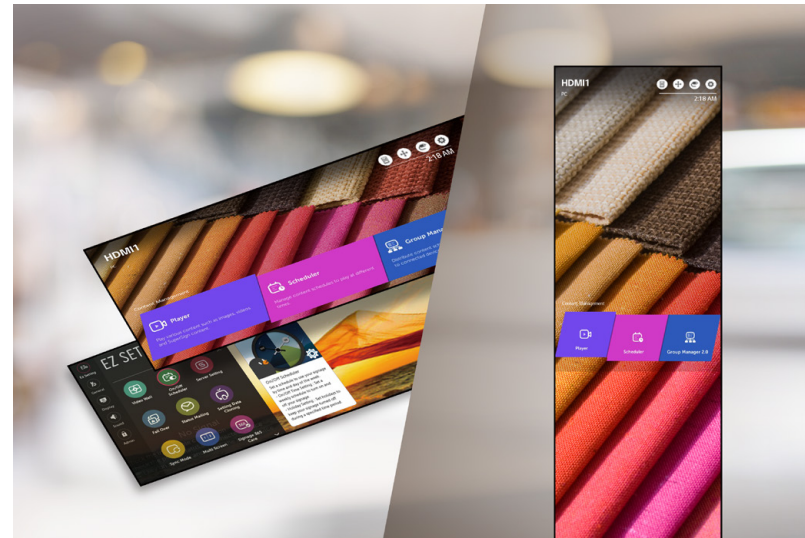

User-Friendly UX

The 86BH5F is equipped with a user-friendly UX to simplify approach flows, groups similar functions together, and adopts an intuitive GUI for ease of use. When using the display in portrait mode, OSD* can also be adjusted accordingly.