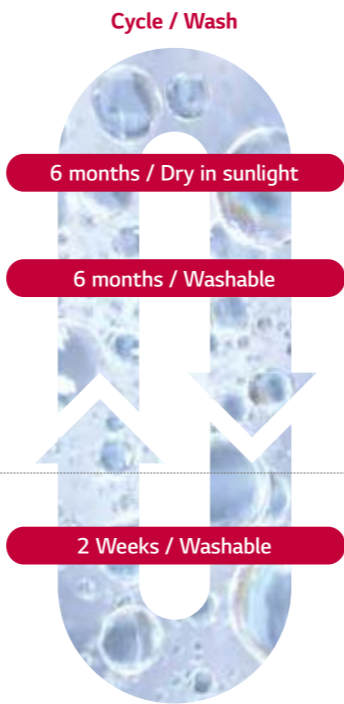

Easy Filter Cleaning for Air Purification

Air Purification Kit filters do NOT need replacement and can be used semi-permanently. Also, thanks to easy maintenance, users can use air purification conveniently without any worries about filter's cleanliness.

Air Purification kit

Air Purification panel

1) It increases the electrostatic force of particle to improve collection efficiency
 ※ Normally HEPA filter type must be replaced regularly. It means that it costs expensive for maintenance.