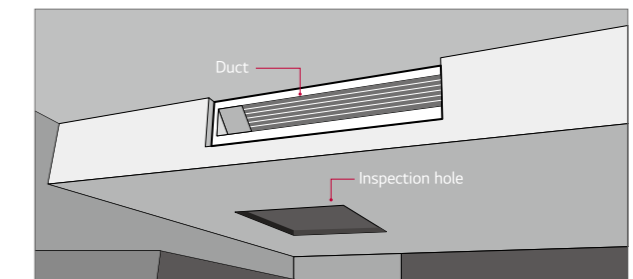

With a height of 132mm, the LG 1 Way cassette is the ideal solution for limited-space installations.

Size Comparison

	A Company	B company	LG
1 Way Cassette	215	230	132

(Unit : mm)

Flexible Installation (1 Way)

1 Way cassette doesn't require the inspection access hole, so that simple installation is possible.

1 Way cassette

Duct

Installation Standard (1 Way)