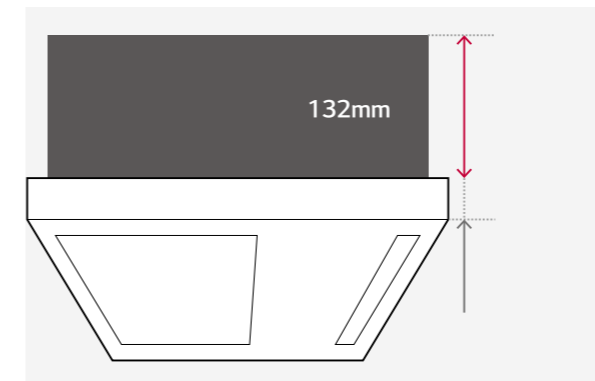

Direct & Indirect Wind

Provides users with direct or indirect air flow preferences.

Comfort indirect wind

Without touching the skin directly, a large space is comfortable!

Cooler on a hot day.

Minimized Height (1 Way)

With a height of 132mm, the LG 1 Way cassette is the ideal solution for limited-space installations.

Size Comparison

	A Company	B company	LG
1 Way Cassette	215	230	132

(Unit : mm)

Flexible Installation (1 Way)