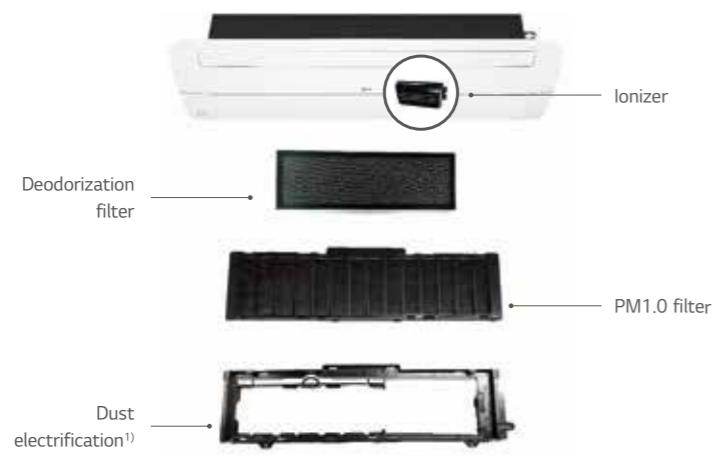

Air Purification kit

Air Purification panel

1) It increases the electrostatic force of particle to improve collection efficiency
 ※ Normally HEPA filter type must be replaced regularly. It means that it costs expensive for maintenance.

Direct & Indirect Wind

Provides users with direct or indirect air flow preferences.

Comfort indirect wind

Without touching the skin directly, a large space is comfortable!

Cooler on a hot day.

Minimized Height (1 Way)

With a height of 132mm, the LG 1 Way cassette is the ideal solution for limited-space installations.

Size Comparison

	A Company	B company	LG
1 Way Cassette	215	230	132

(Unit : mm)

Flexible Installation (1 Way)

1 Way cassette doesn't require the inspection access hole, so that simple installation is possible.

1 Way cassette

Duct

Installation Standard (1 Way)