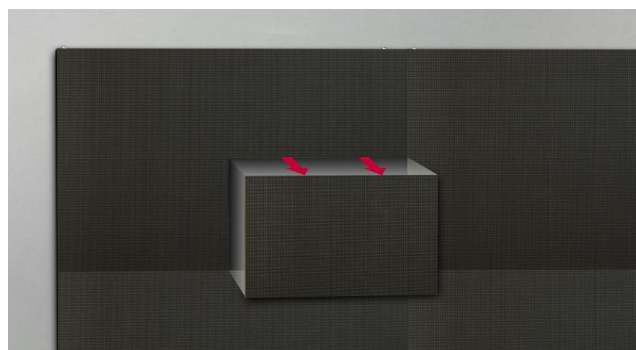

* All images in this datasheet are for illustrative purposes only.

INDOOR LG LED SIGNAGE

LG Ultra Slim Series

Ultra Slim Depth

Easy & Seamless Installation

16:9 FHD/UHD Configuration

90° Corner Design Available

EMC Class B Certified

Fire Resistant Design

Ultra Slim Depth

Its ultra-slim design with 37.5 mm edge thickness is the biggest advantage of the product. This feature enables the LSCB series to be installed and utilized in any type of venues without restriction.

Easy & Seamless Installation

The LSCB series can be easily installed and managed from the front side for easy operation. Thanks to this feature, no additional space for maintenance behind the product is required. Its LED modules can also be simply attached or detached with a magnetic tool.