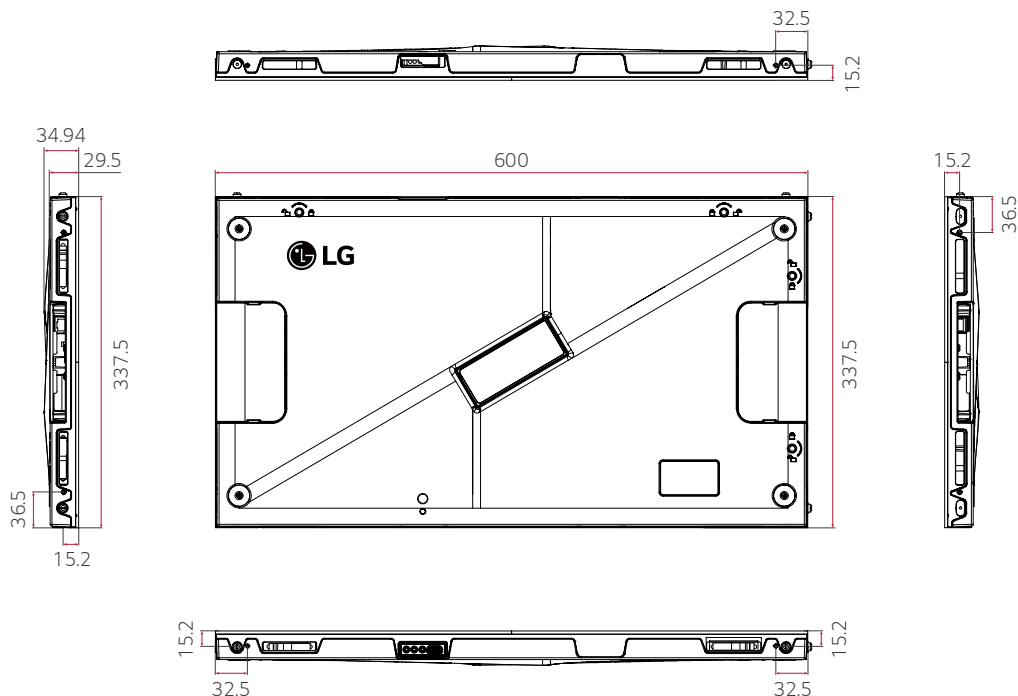

* All images in this datasheet are for illustrative purposes only.

INDOOR LG LED SIGNAGE

LG Ultra Slim Series

Ultra Slim Depth

Easy & Seamless Installation

16:9 FHD/UHD Configuration

90° Corner Design Available

LSCB Series

Pixel Pitch	1.56 / 1.87 / 2.50 mm
Brightness	800 nit
Refresh Rate	3,840 Hz
Serviceability	Front
IP Rating	IP30

DIMENSION

(unit: mm)

Download
LG C-Display+
Mobile App
Google Play Store

- www.lg.com/global/business/information-display
- www.youtube.com/c/LGCommercialDisplay
- www.facebook.com/LGInformationDisplay
- www.linkedin.com/company/lginformationdisplay
- twitter.com/LG_ID_HQ