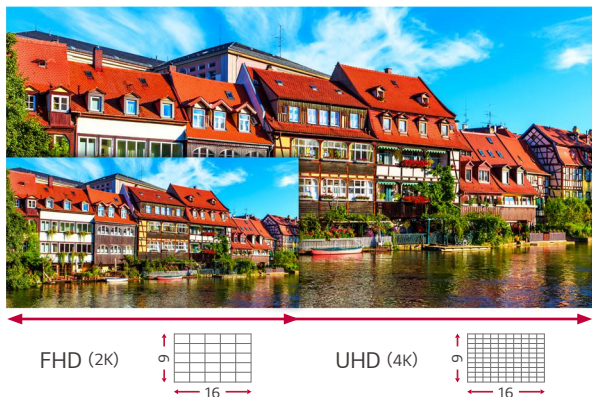

16:9 FHD/UHD Configuration

Each cabinet uses a 16:9 aspect ratio, the same most commonly used in displays for FHD and UHD content. This allows you to keep using existing content without additional cost and time for editing.