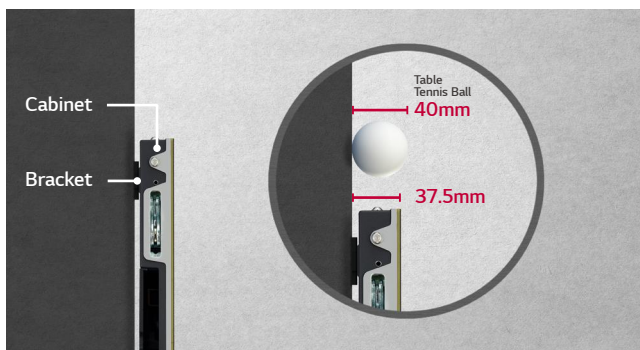

* All images in this datasheet are for illustrative purposes only.

INDOOR LG LED SIGNAGE

LG Ultra Slim Series

Ultra Slim Depth

Easy & Seamless Installation

16:9 FHD/UHD Configuration

90° Corner Design Available

EMC Class B Certified

Fire Resistant Design

Ultra Slim Depth

Its ultra-slim design with 37.5 mm edge thickness is the biggest advantage of the product. This feature enables the LSCB series to be installed and utilized in any type of venues without restriction.